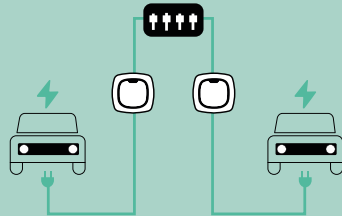

Dynamic Power Sharing Dynamic Load Balancing for Multiple Vehicles

Scale your charging infrastructure without expensive electrical retrofits. Intelligently distribute energy across up to 25 chargers.