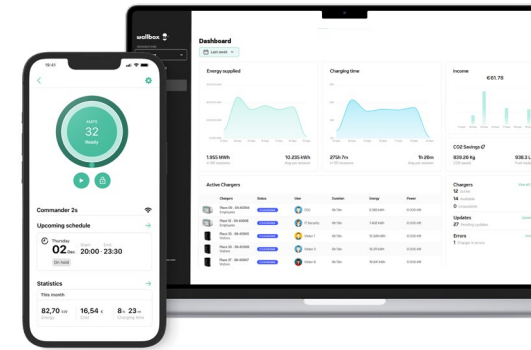

**Power Meter required.*

***Eco-Smart not compatible with Power Sharing.*

MYWALLBOX PORTAL

Includes the myWallbox Business license

The one-stop platform for managing any charging network

- Manage multiple users, chargers and locations.
- Get real-time updates and statistics.
- Open up your network for public use.
- Implement payment options, like Pay-per-Charge or Pay-per-Month.
- Access to unlimited Dynamic Power Sharing.