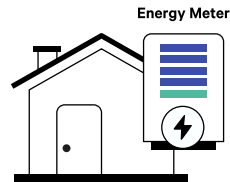

Power Boost Dynamic Load Balancing for Single EVs

Charge at the highest speed possible, depending on the building's real-time energy use, without having to upgrade the electrical infrastructure.